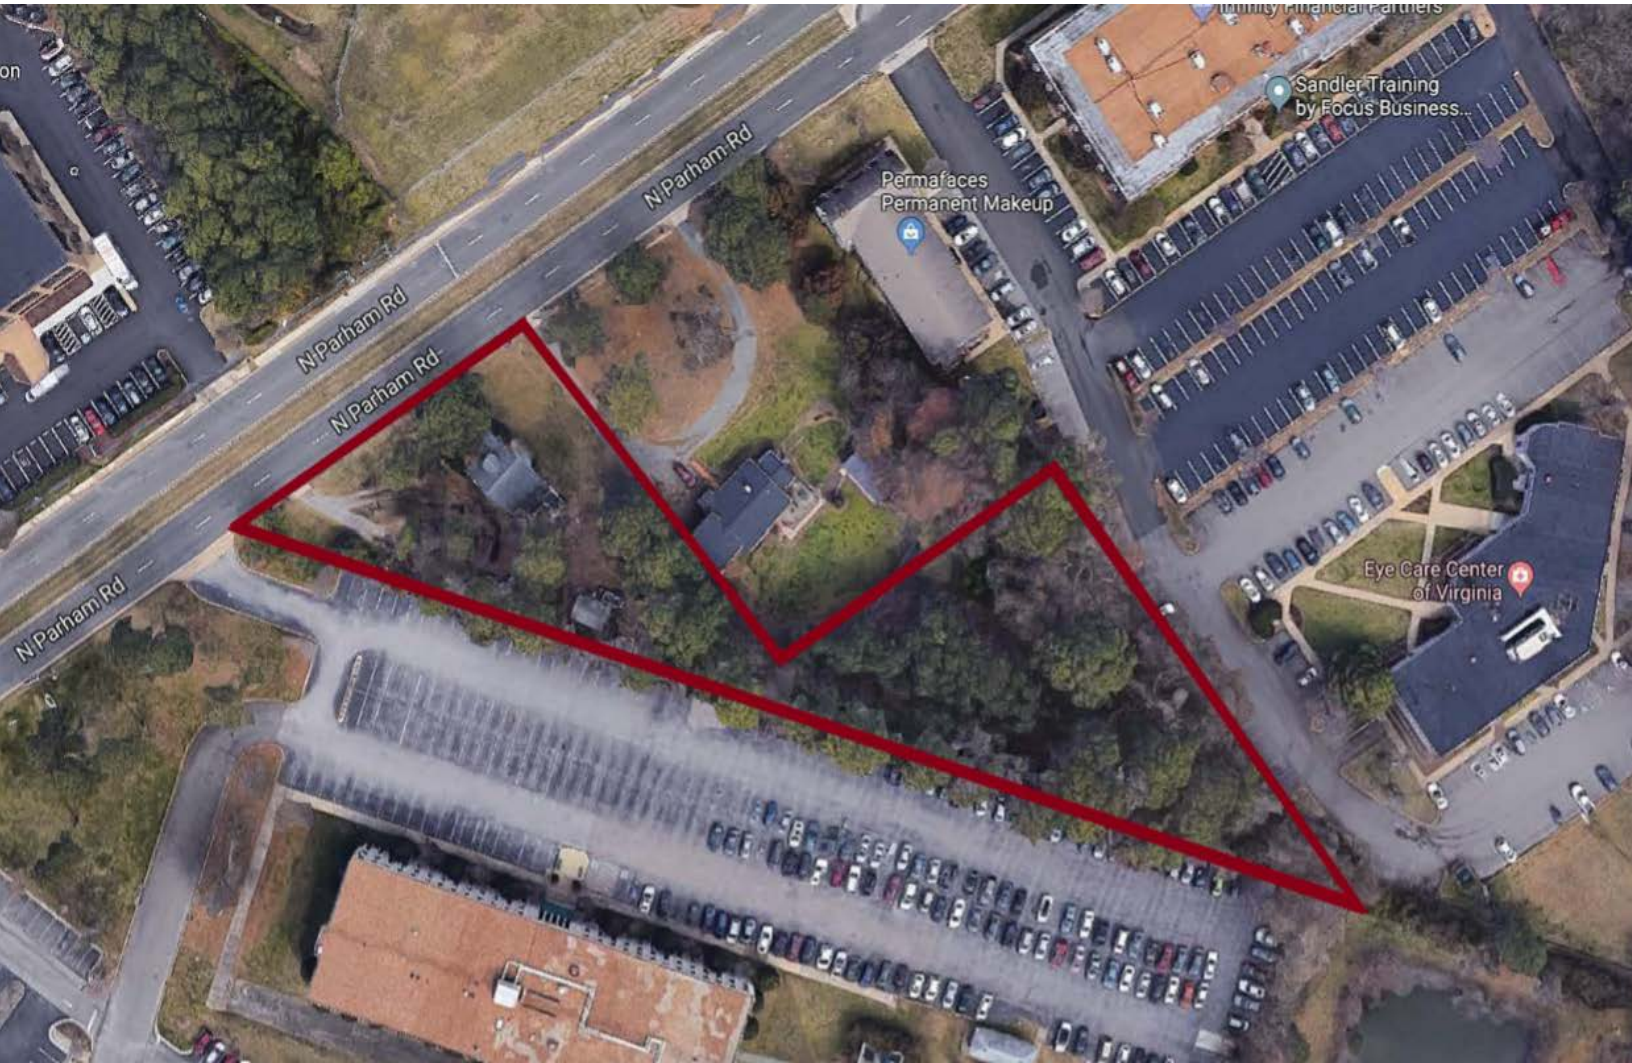

# Partner Commercial Real Estate

**FOR SALE**

Partner Commercial  
10051 Midlothian Turnpike Suite A  
Richmond VA, 23235  
www.partnercre.com

Yasmine Hamad  
yasmine@partnercre.com  
Office: (804) 308 - 8109  
Cell: (804) 536 - 4001